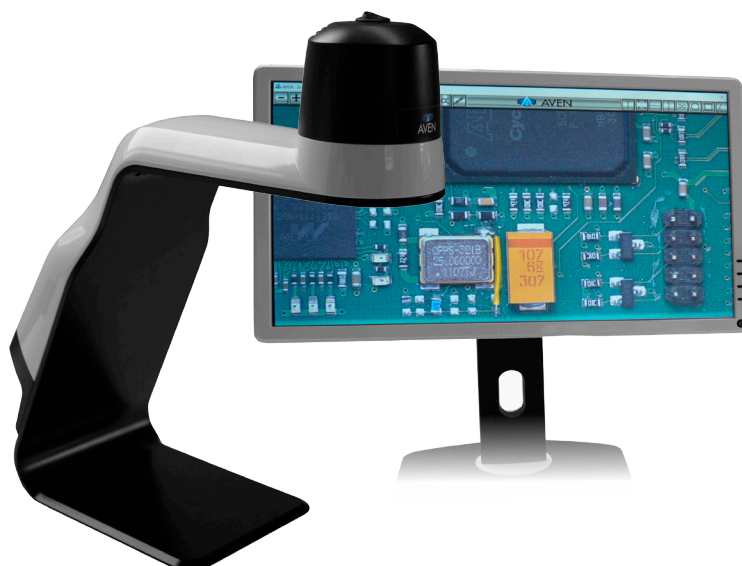

# SharpVue HD Video Inspection System

Futuristic, Innovative and Easy to Use

The SharpVue features an auto focus HD camera with optical magnification up to 30x, and digital magnification up to 300x. The SharpVue produces high quality 1080p HD images without any distortion or delay and with excellent depth of field. The built in LED lights ensures shadow-free illumination even when viewing shiny objects. The SharpVue features a large working distance of 9 inches, ensuring that objects large and small can be inspected. This system is operated with the included wireless remote. Zoom in and out, turn auto focus on or off, insert a cross hair, fine tune your focus, and much more all with a touch of a button.

Includes HDMI and USB outputs. Connect the SharpVue to your computer via USB cable to utilize the included imaging and measurement software.

Item#	Description
26700-135	SharpVue Video Inspection System
Resolution	1080p (monitor) / 720p (Computer)
Magnification	30x Optical, 300x Digital
Output	USB / HDMI
Lighting	Built-in angled LED
Focus	Auto/Manual
Image/Video	With imaging software
Dimensions	16.14" x 6.7" x 13.78"
Weight	9.9 lbs
Package Contents	Aven SharpVue system, Imaging Software, wireless remote control

## Modern Design, Ease Of Use

Aven's SharpVue system is designed to inspect, capture images and video, and much more with ease. Adjust your settings with the included easy-to-use remote control.

## Eliminate Eye Strain & Fatigue

The SharpVue offers crystal-clear 1080p imaging, with a magnification of up to 30x optical zoom, 300x Digital zoom. View your images on an HD monitor, eliminating the eye strain and fatigue from frequent microscope use.